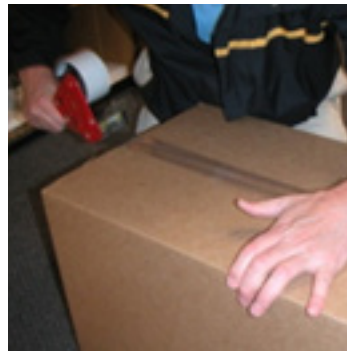

SMOKELESS ASHTRAY DISPLAY \$50

50 Smokeless Ashtrays (\$1 each) + Display (FREE!)

To Order Call 1-800-CHEAPER (1-800-243-2737) or 1-877-449-5928

Smokeless Ashtray Display Set-up Instructions

1. Dump out the loose ashtrays.
2. Remove the inner cardboard box and signs.

3. Tape the inner ½ box together.

4. Tape the original shipping box back closed.

5. Stand the original shipping box on its side (so that it is 22" tall) and tape the ½ box on top.

6. Fill the ½ box with ashtrays as per the picture and tape the signs to each side of the base.